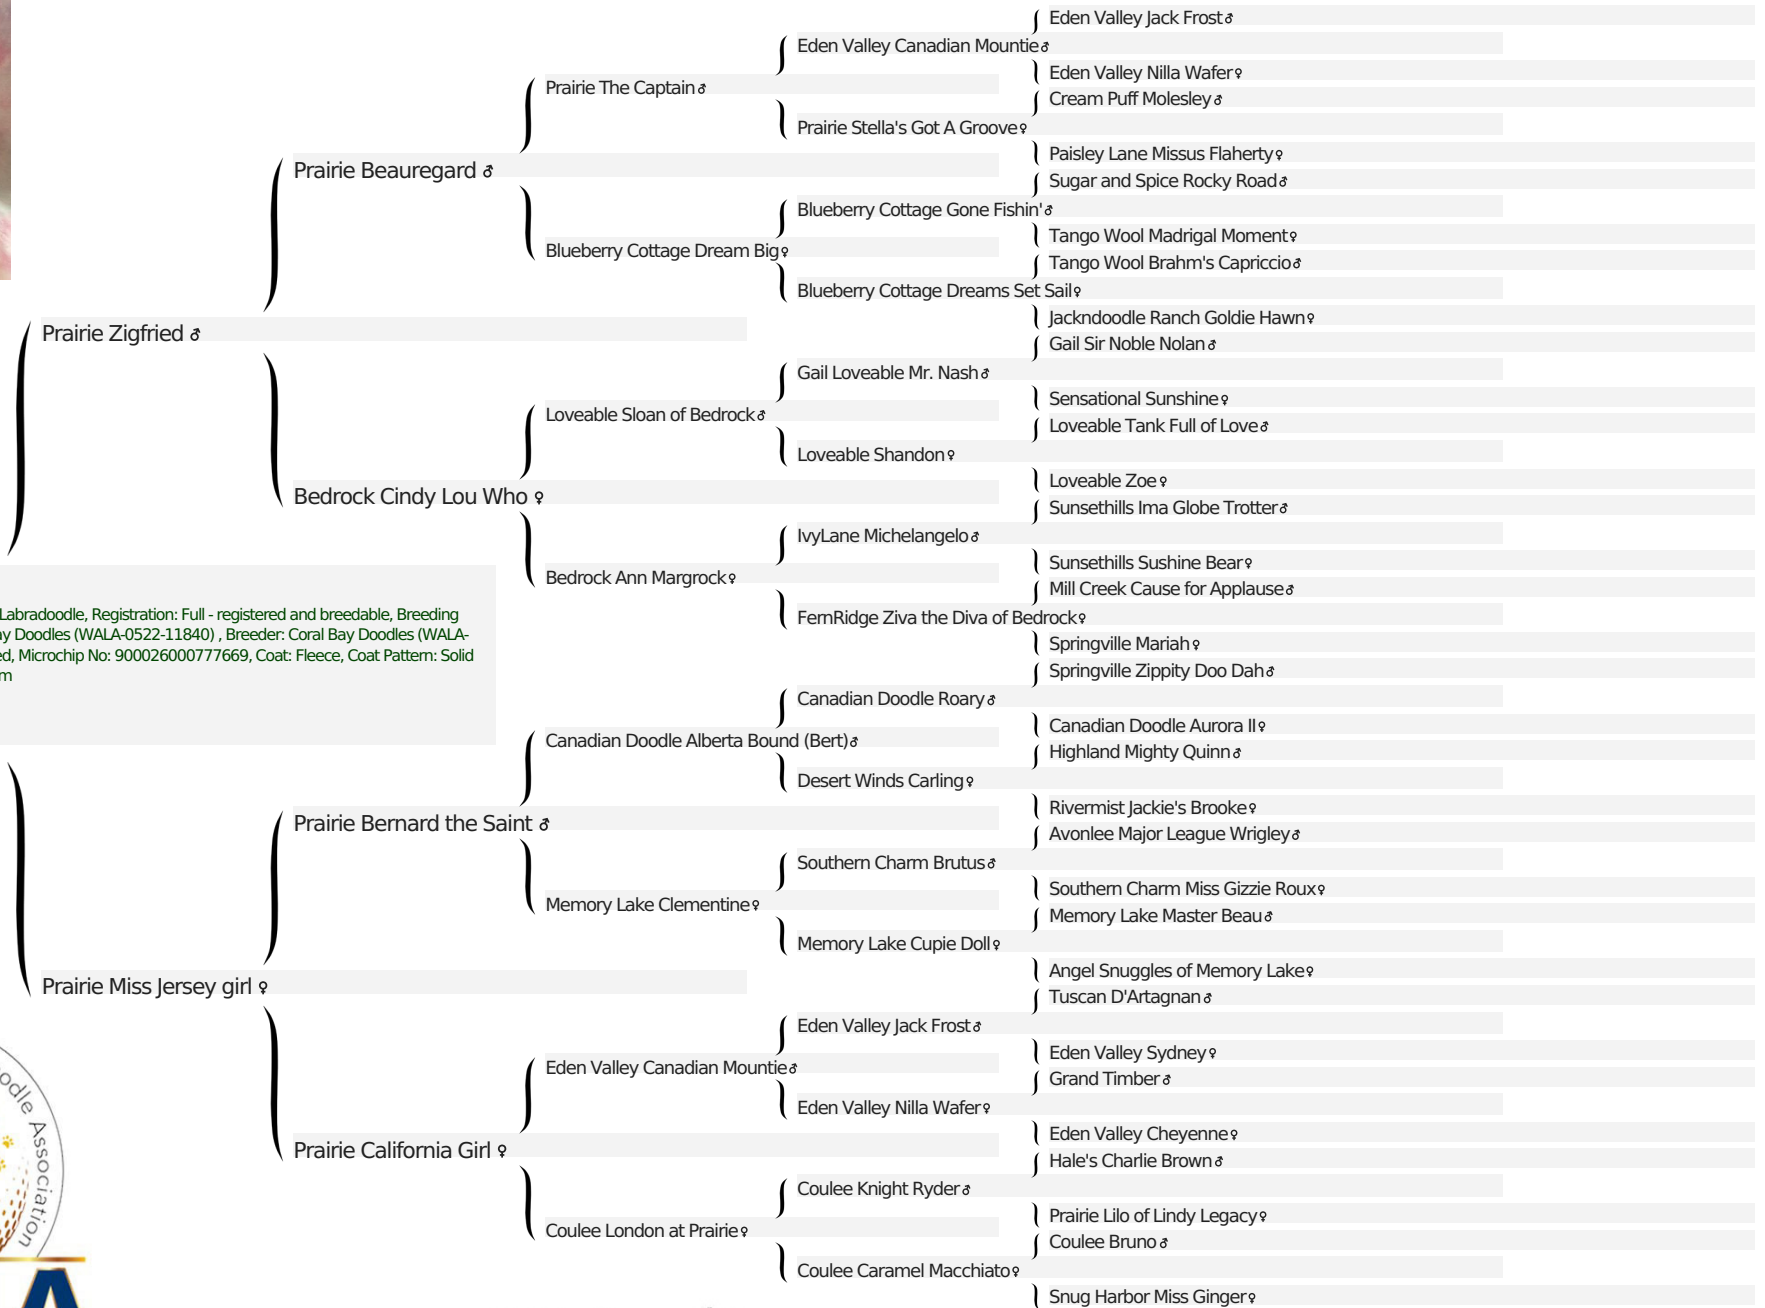

## ♀ Coral Bay Ariel

### Coral Bay Ariel ♀

WALA00091358, M Australian Labradoodle, Registration: Full - registered and breedable, Breeding Status: Active, Owner: Coral Bay Doodles (WALA-0522-11840) , Breeder: Coral Bay Doodles (WALA-0522-11840) , 06 Oct 2023, Red, Microchip No: 900026000777669, Coat: Fleece, Coat Pattern: Solid w/White Markings, Size: Medium